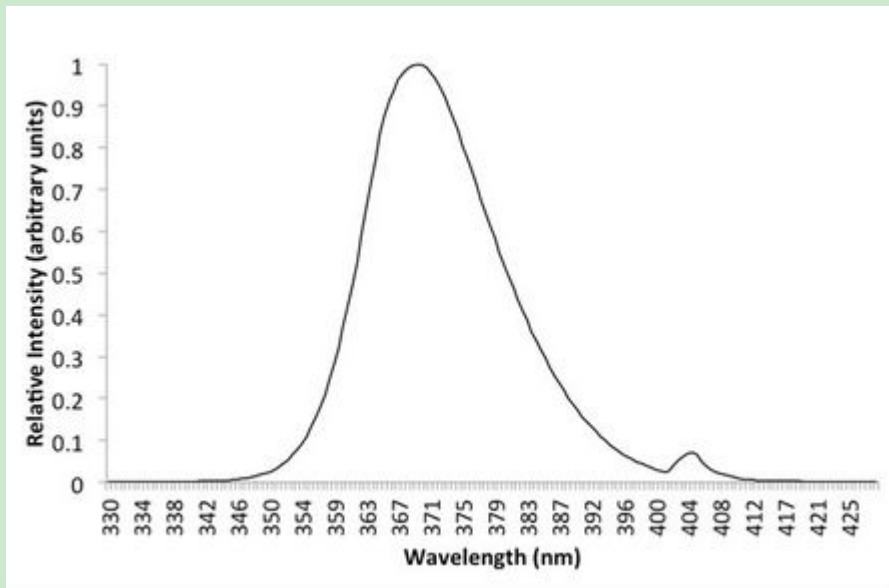

Feature:

Medium UV-A light intensity

Medium beam spread

4 length options

Waterproof

220 - 240 V / 50 - 60 Hz

100 - 277 V / 50 - 60 Hz option available

UV light spectral output

UV light spectral output within the wavelength range 315 nm - 400 nm.

UV tubes	2 x 36 W (48") blacklight blue
Useful life of UV blacklight blue tubes	Approximately 3,000 hours depending on age, environment, switching and cooling

Reflector	Aluminium - UVL full spectrum grade
Power supply	100 - 277 V / 50 - 60 Hz
Power	72 W
Fuse protection	3 A
Weight	6 Kg
Operating environment temperature range	0oC - 50 oC
Rating	IP 65
RoHS compliant	Yes